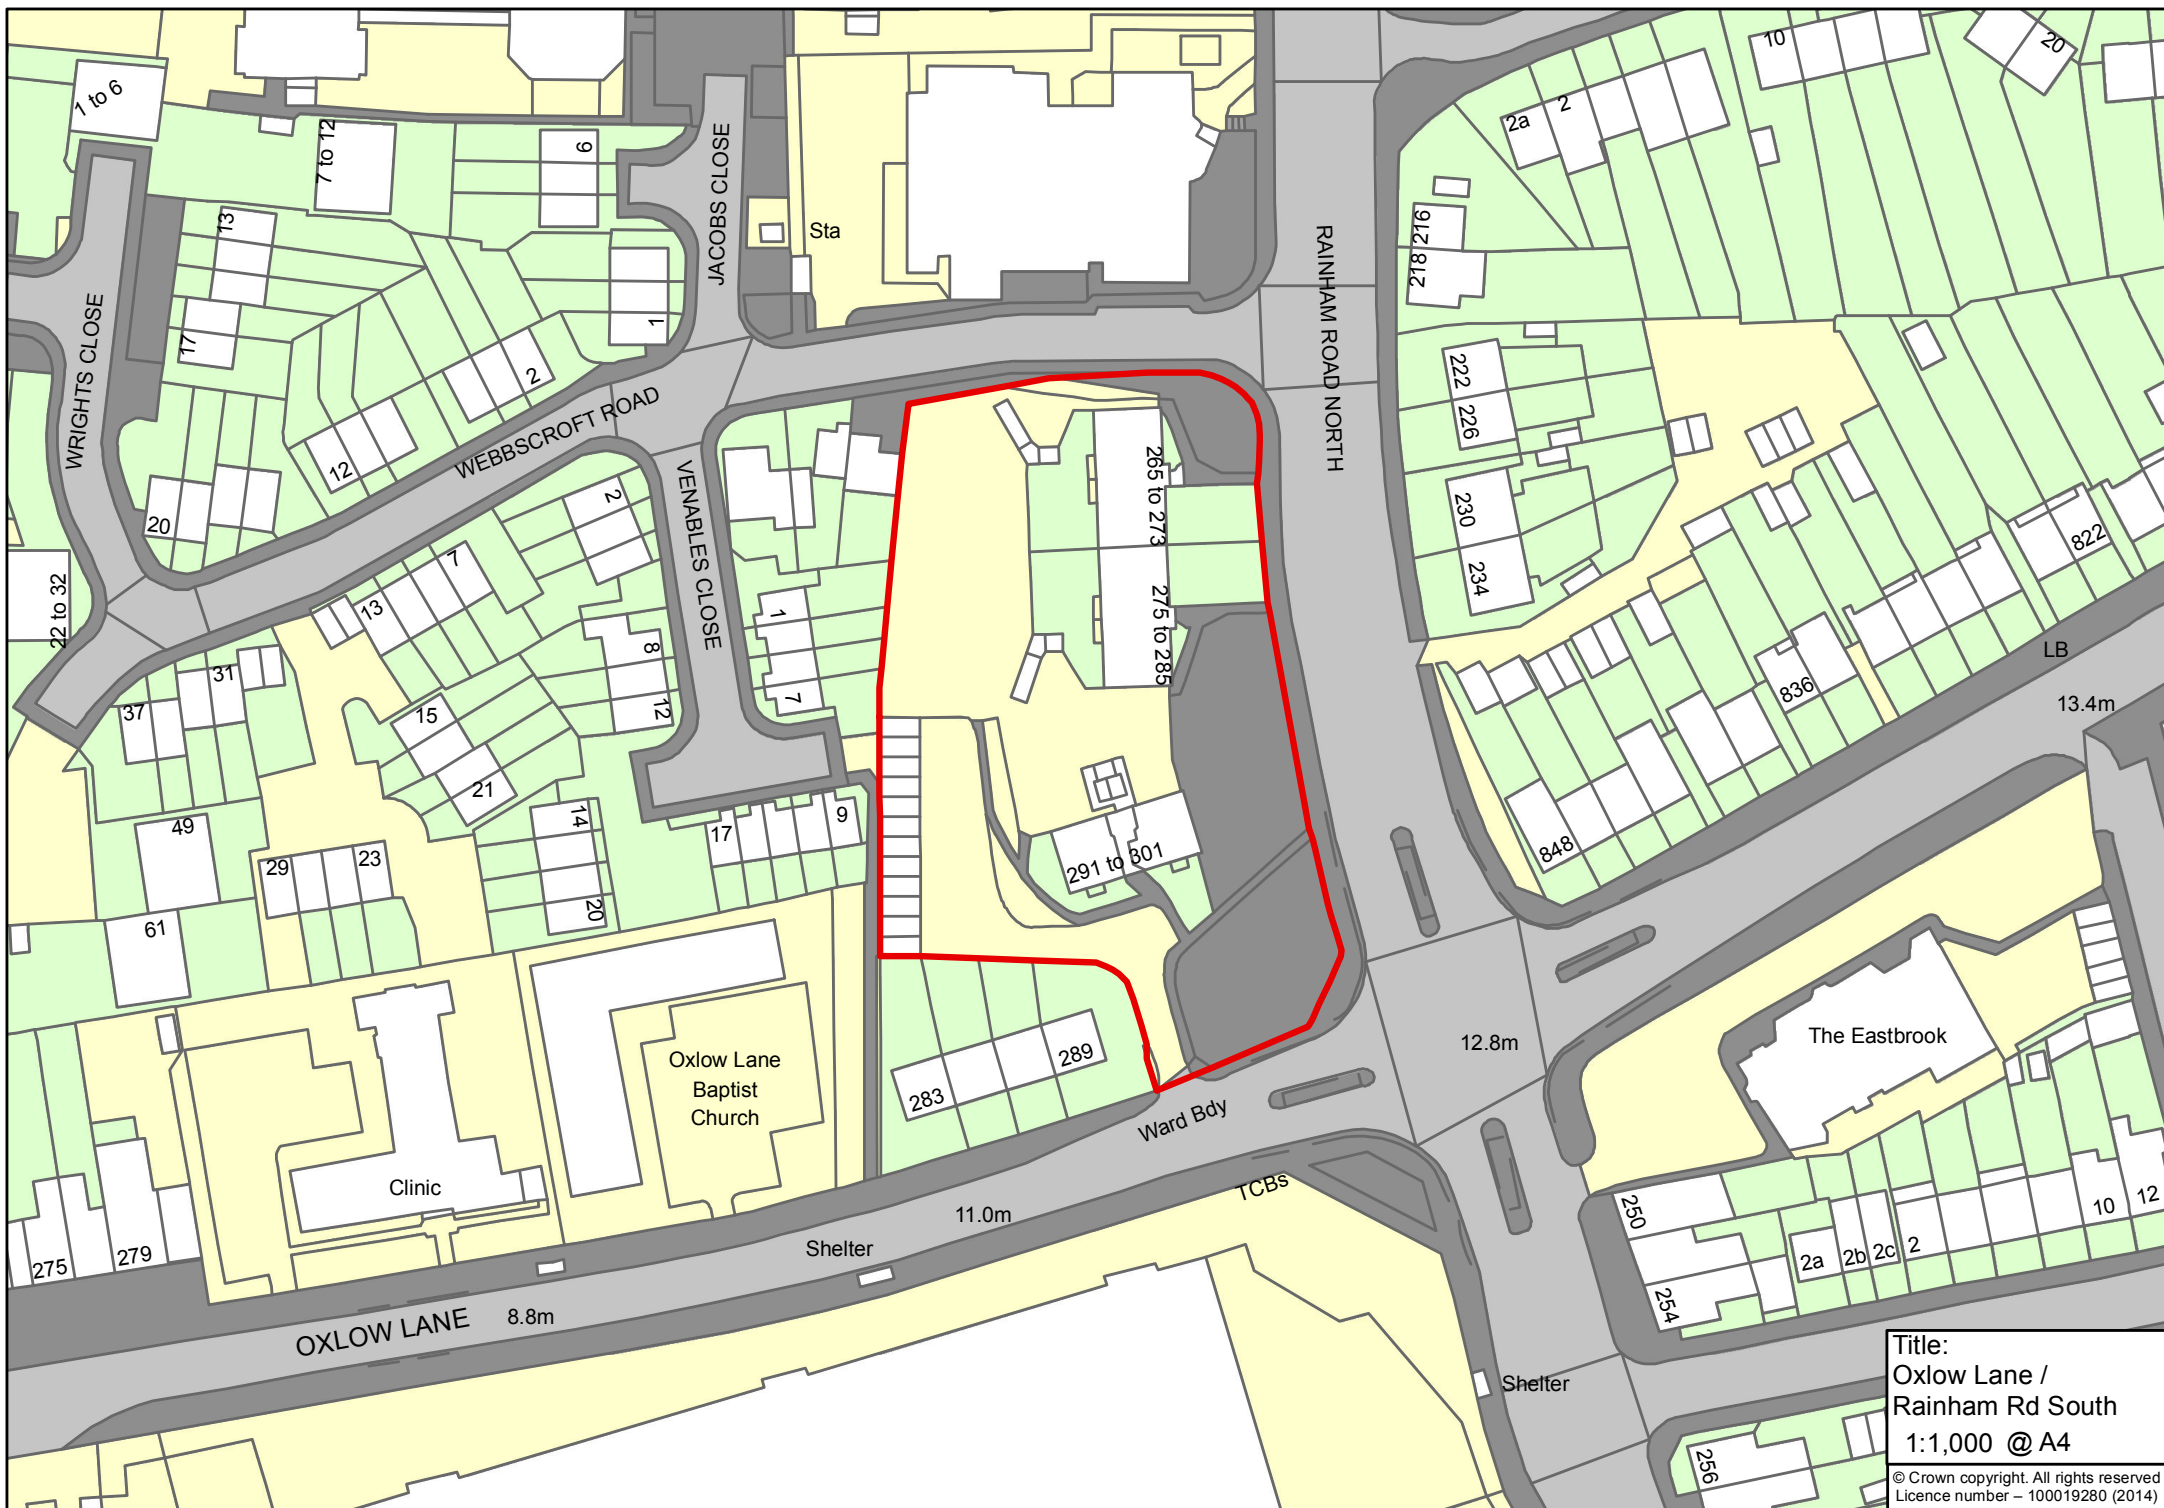

Title: Gascoigne West  
 1:2,500 @ A4  
 © Crown copyright. All rights reserved  
 Licence number – 100019280 (2014)

Title:  
 Oxlow Lane /  
 Rainham Rd South  
 1:1,000 @ A4  
 © Crown copyright. All rights reserved  
 Licence number - 100019280 (2014)

Title:  
Padnall Road,  
Romford  
1:1,250 @ A4  
© Crown copyright. All rights reserved  
Licence number - 100019280 (2014)

WIVENHOE ROAD

STEBBING WAY

ROXWELL ROAD

Riverside

Newlands Park

Play Area

EI Sub Sta

Title:  
Roxwell Road  
1:1,000 @ A4  
© Crown copyright. All rights reserved  
Licence number - 100019280 (2014)

Title:  
Sebastian Court,  
Meadow Road  
1:1,000 @ A4  
© Crown copyright. All rights reserved  
Licence number – 100019280 (2014)