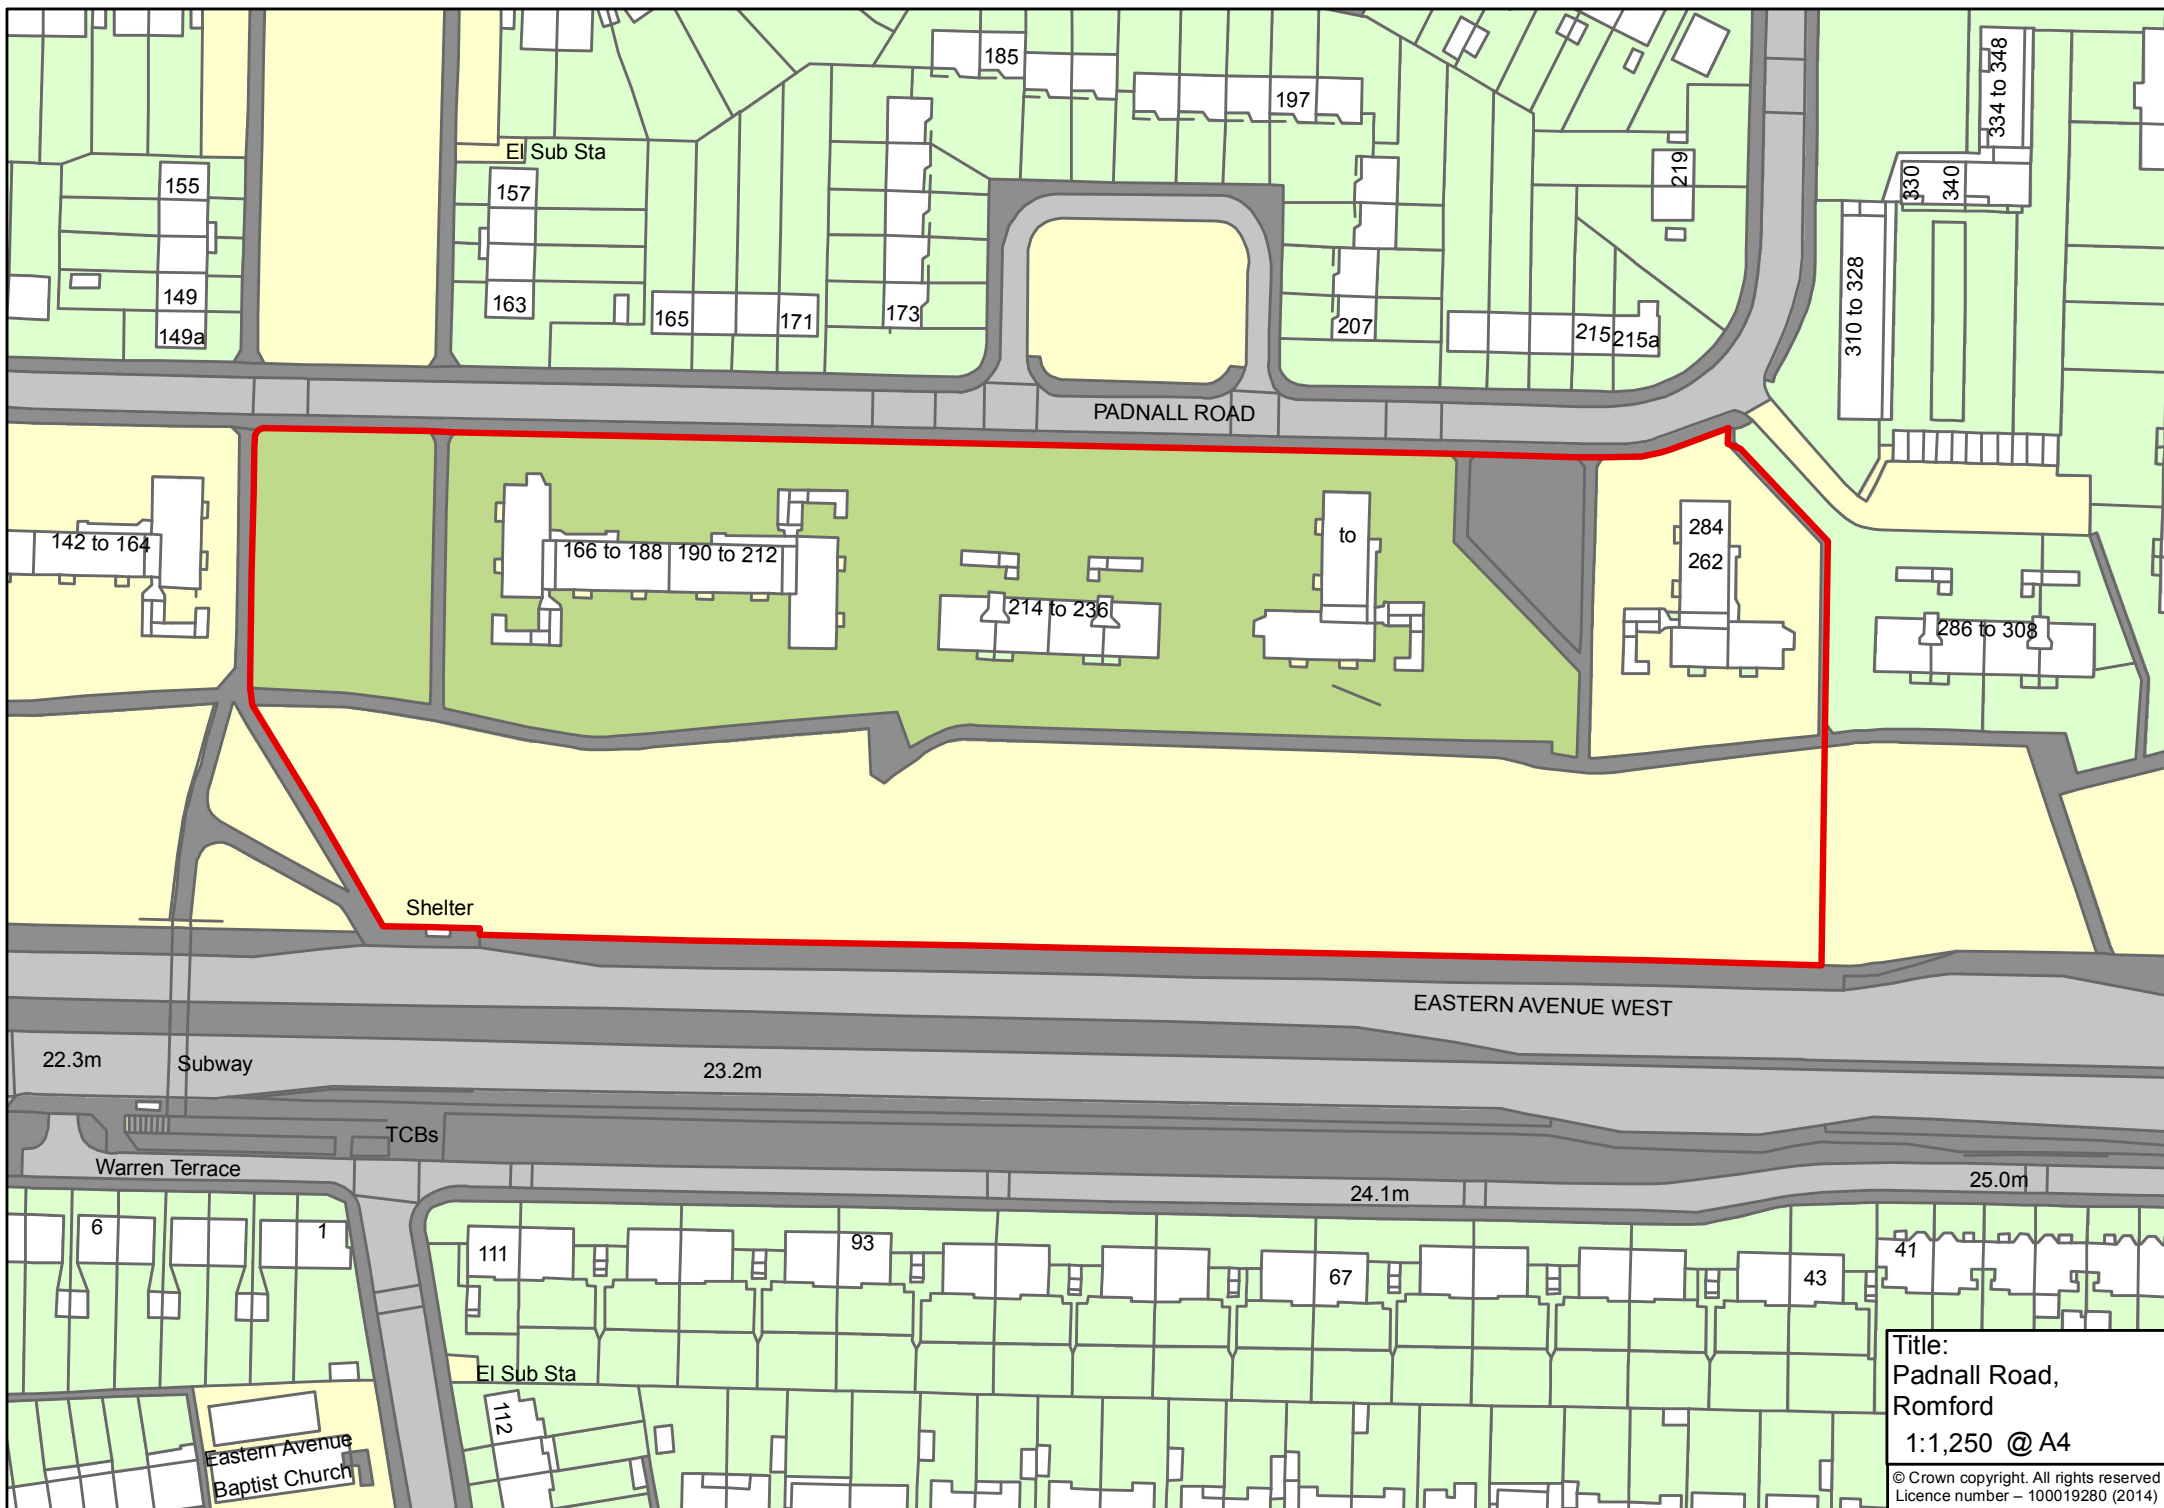

Title: Gascoigne West  
 1:2,500 @ A4  
 © Crown copyright. All rights reserved  
 Licence number – 100019280 (2014)

Title:  
 Oxlow Lane /  
 Rainham Rd South  
 1:1,000 @ A4  
 © Crown copyright. All rights reserved  
 Licence number - 100019280 (2014)

Title:  
Padnall Road,  
Romford  
1:1,250 @ A4  
© Crown copyright. All rights reserved  
Licence number - 100019280 (2014)

WIVENHOE ROAD

STEBBING WAY

ROXWELL ROAD

Riverside

Newlands Park

Play Area

EI Sub Sta

Title:  
Roxwell Road  
1:1,000 @ A4  
© Crown copyright. All rights reserved  
Licence number - 100019280 (2014)

Title:  
Sebastian Court,  
Meadow Road  
1:1,000 @ A4  
© Crown copyright. All rights reserved  
Licence number – 100019280 (2014)