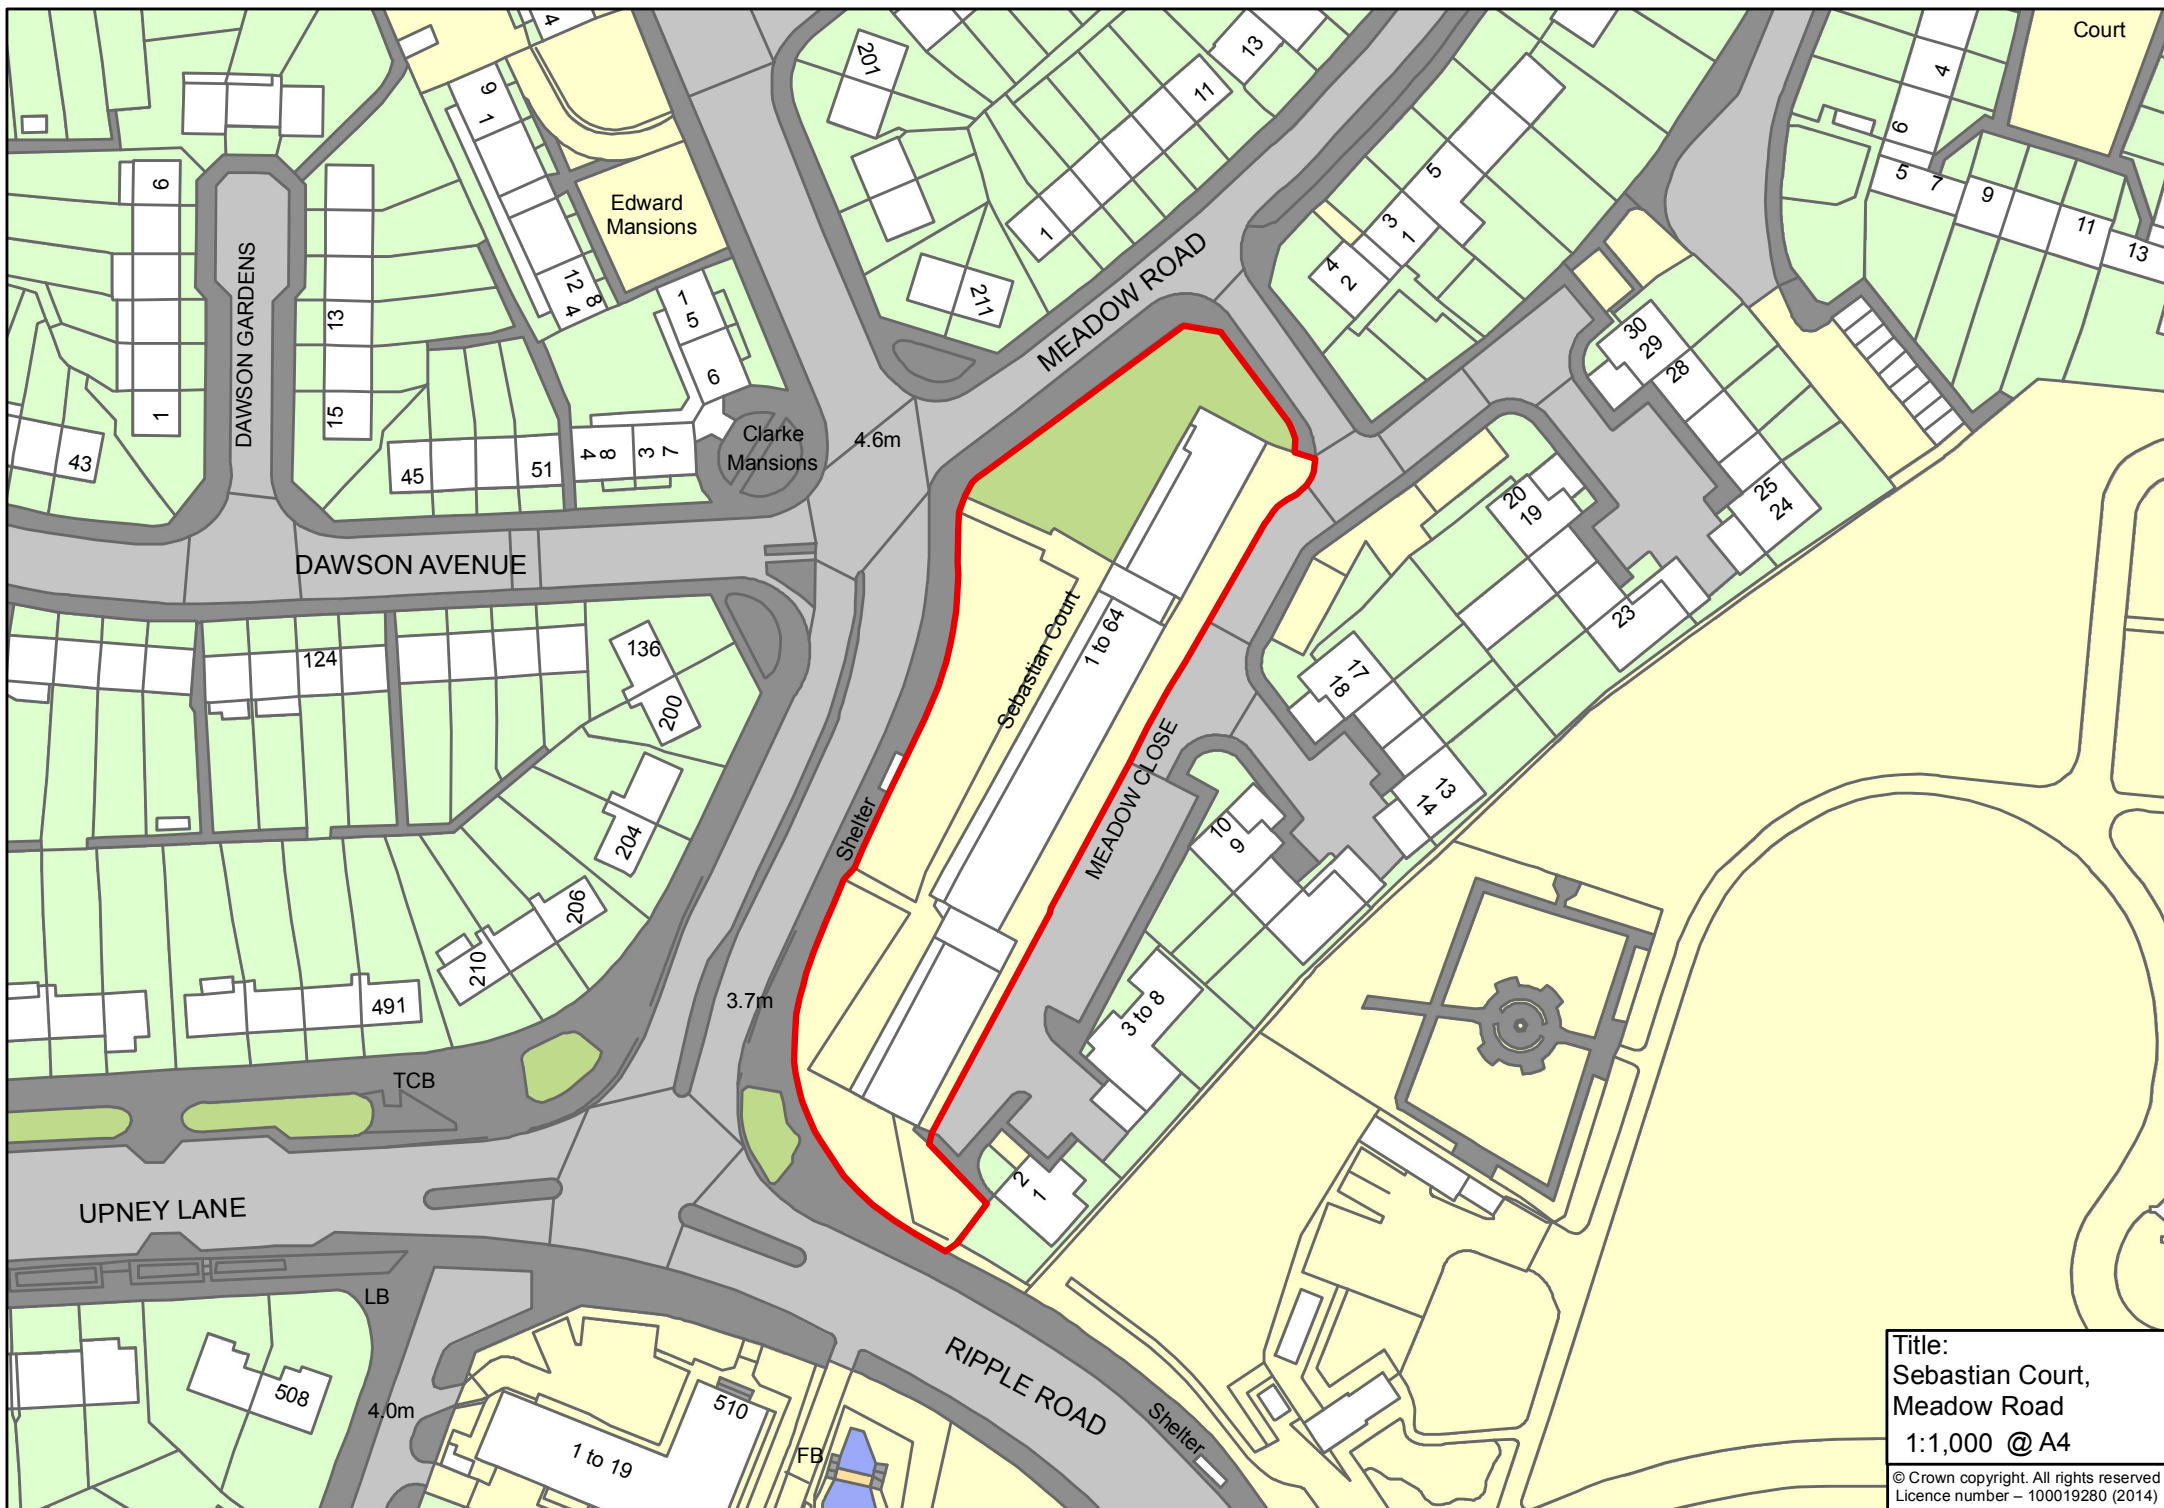

Title: Gascoigne West  
 1:2,500 @ A4  
 © Crown copyright. All rights reserved  
 Licence number – 100019280 (2014)

Title:  
 Oxlow Lane /  
 Rainham Rd South  
 1:1,000 @ A4  
 © Crown copyright. All rights reserved  
 Licence number - 100019280 (2014)

Title:  
Padnall Road,  
Romford  
1:1,250 @ A4  
© Crown copyright. All rights reserved  
Licence number - 100019280 (2014)

WIVENHOE ROAD

STEBBING WAY

ROXWELL ROAD

Riverside

Newlands Park

Play Area

EI Sub Sta

Title:  
Roxwell Road  
1:1,000 @ A4  
© Crown copyright. All rights reserved  
Licence number - 100019280 (2014)

Title:  
Sebastian Court,  
Meadow Road  
1:1,000 @ A4  
© Crown copyright. All rights reserved  
Licence number – 100019280 (2014)