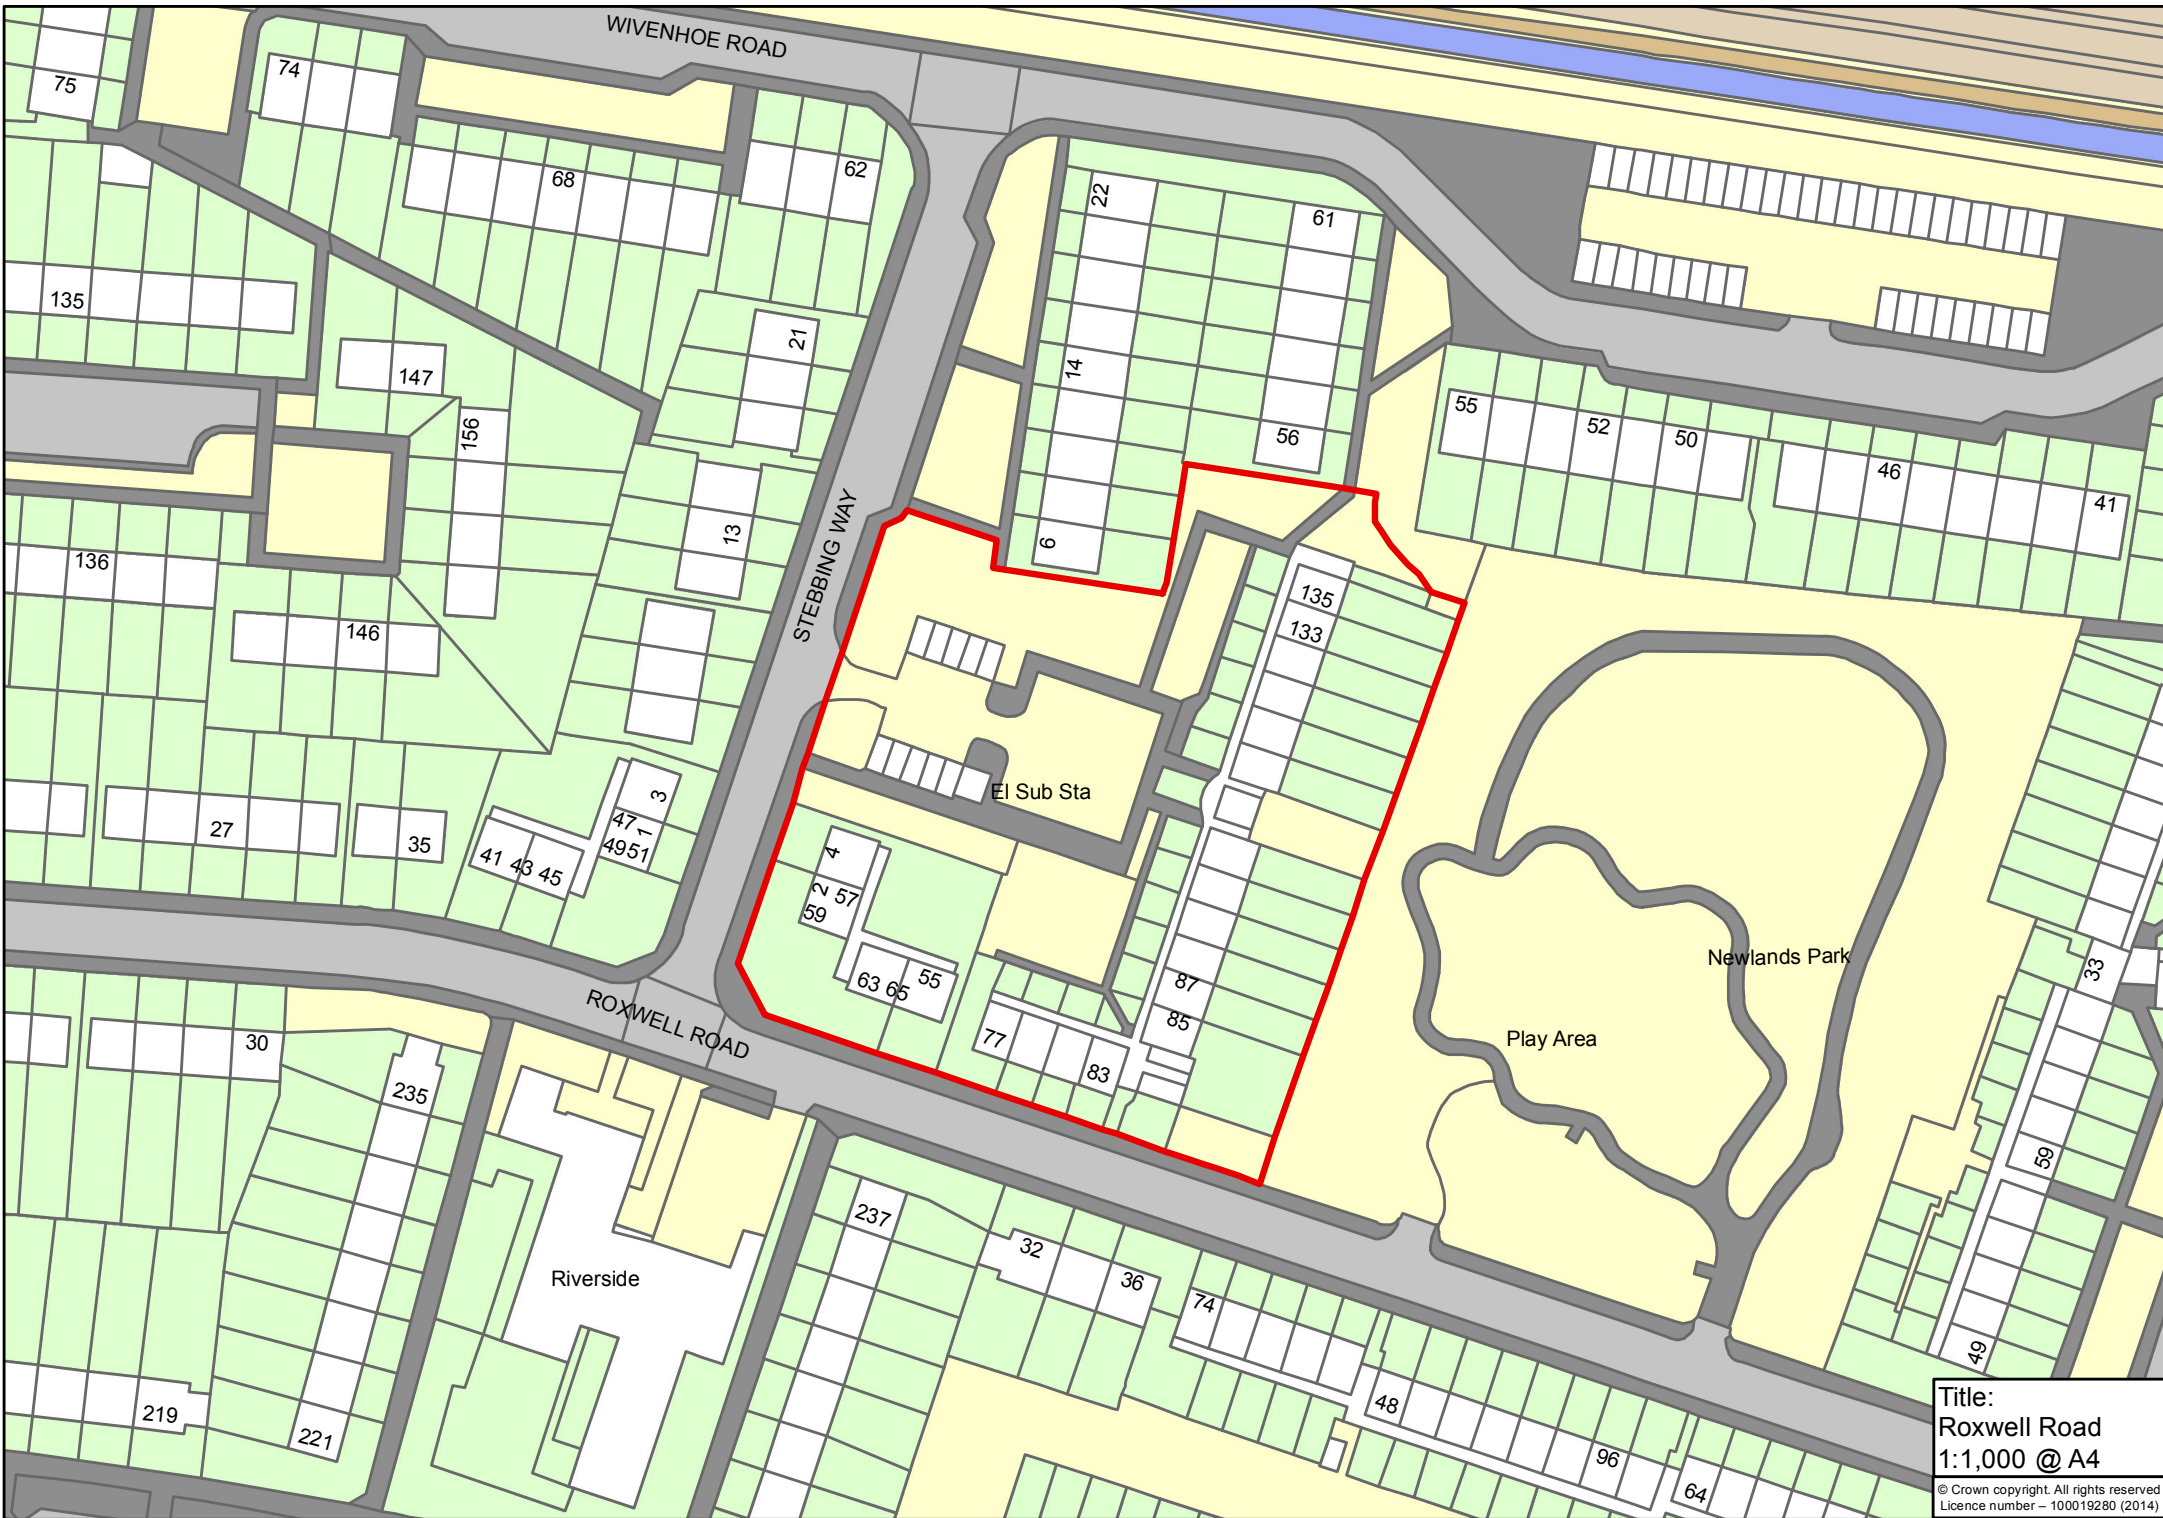

Title: Gascoigne West  
 1:2,500 @ A4  
 © Crown copyright. All rights reserved  
 Licence number – 100019280 (2014)

Title:  
 Oxlow Lane /  
 Rainham Rd South  
 1:1,000 @ A4  
 © Crown copyright. All rights reserved  
 Licence number - 100019280 (2014)

Title:  
Padnall Road,  
Romford  
1:1,250 @ A4  
© Crown copyright. All rights reserved  
Licence number - 100019280 (2014)

WIVENHOE ROAD

STEBBING WAY

ROXWELL ROAD

Riverside

Newlands Park

Play Area

EI Sub Sta

Title:  
Roxwell Road  
1:1,000 @ A4  
© Crown copyright. All rights reserved  
Licence number - 100019280 (2014)

Title:  
Sebastian Court,  
Meadow Road  
1:1,000 @ A4  
© Crown copyright. All rights reserved  
Licence number – 100019280 (2014)